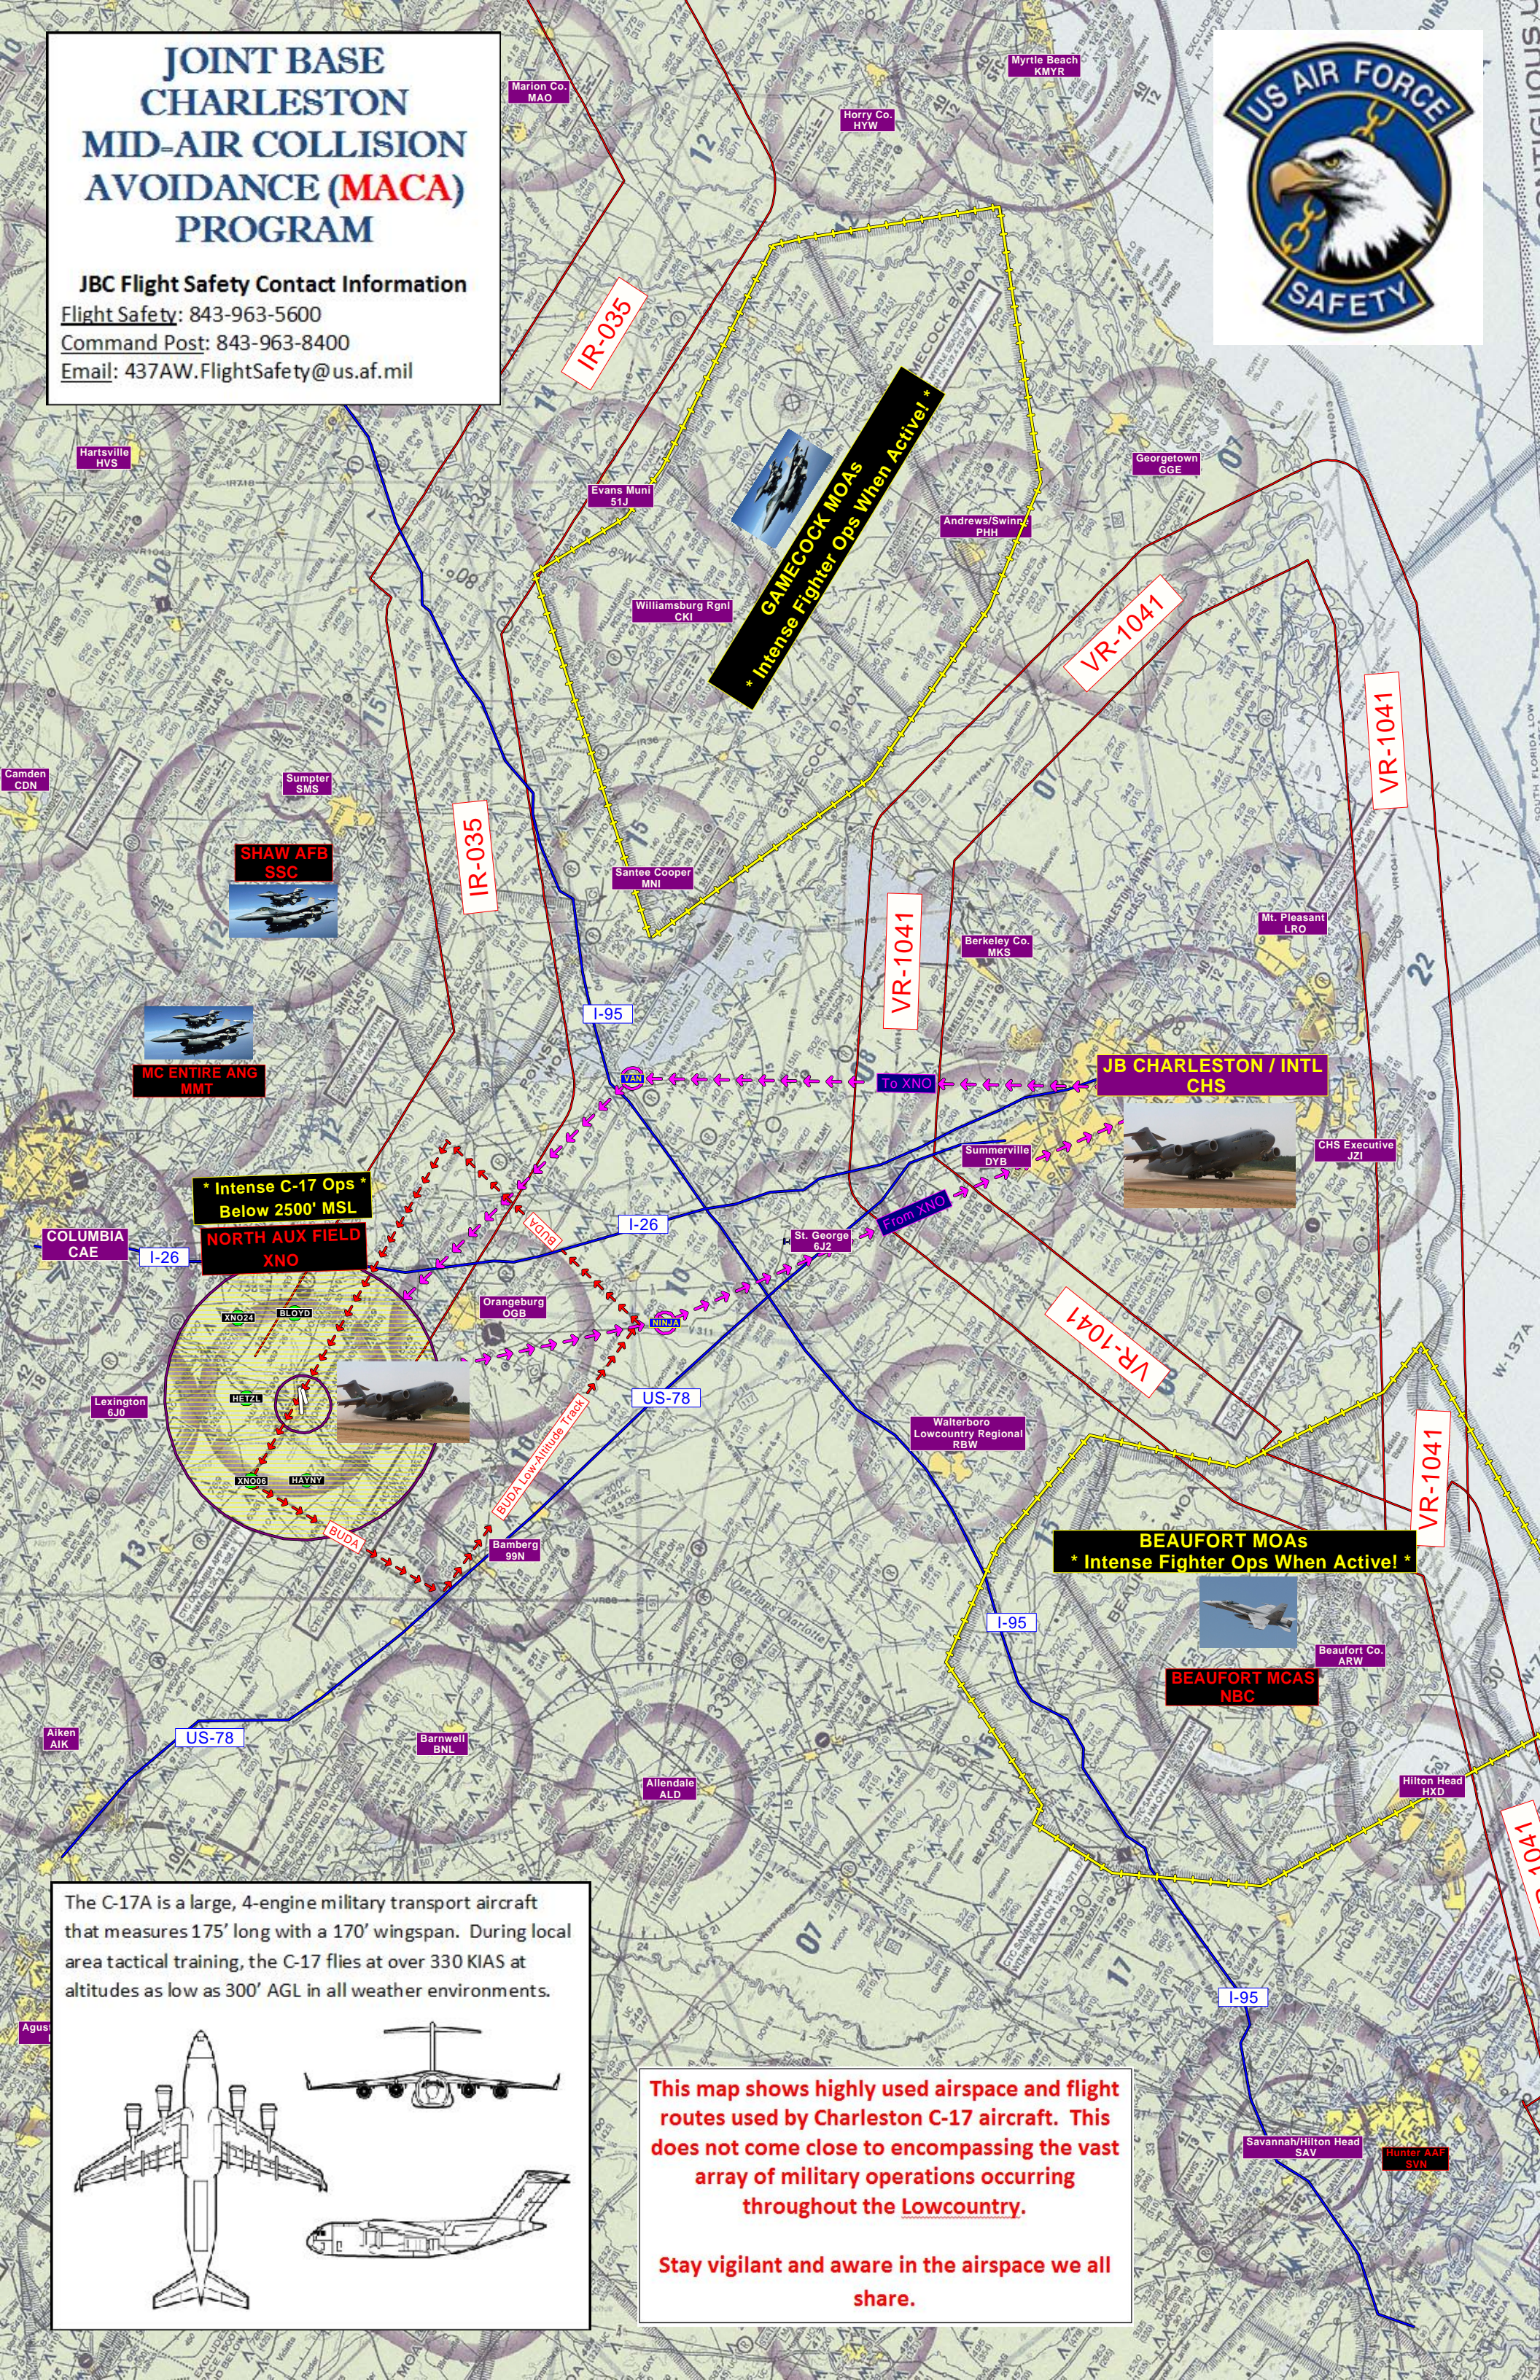

JOINT BASE CHARLESTON MID-AIR COLLISION AVOIDANCE (MACA) PROGRAM

JBC Flight Safety Contact Information

Flight Safety: 843-963-5600
 Command Post: 843-963-8400
 Email: 437AW.FlightSafety@us.af.mil

This map shows highly used airspace and flight routes used by Charleston C-17 aircraft. This does not come close to encompassing the vast array of military operations occurring throughout the Lowcountry.

Stay vigilant and aware in the airspace we all share.